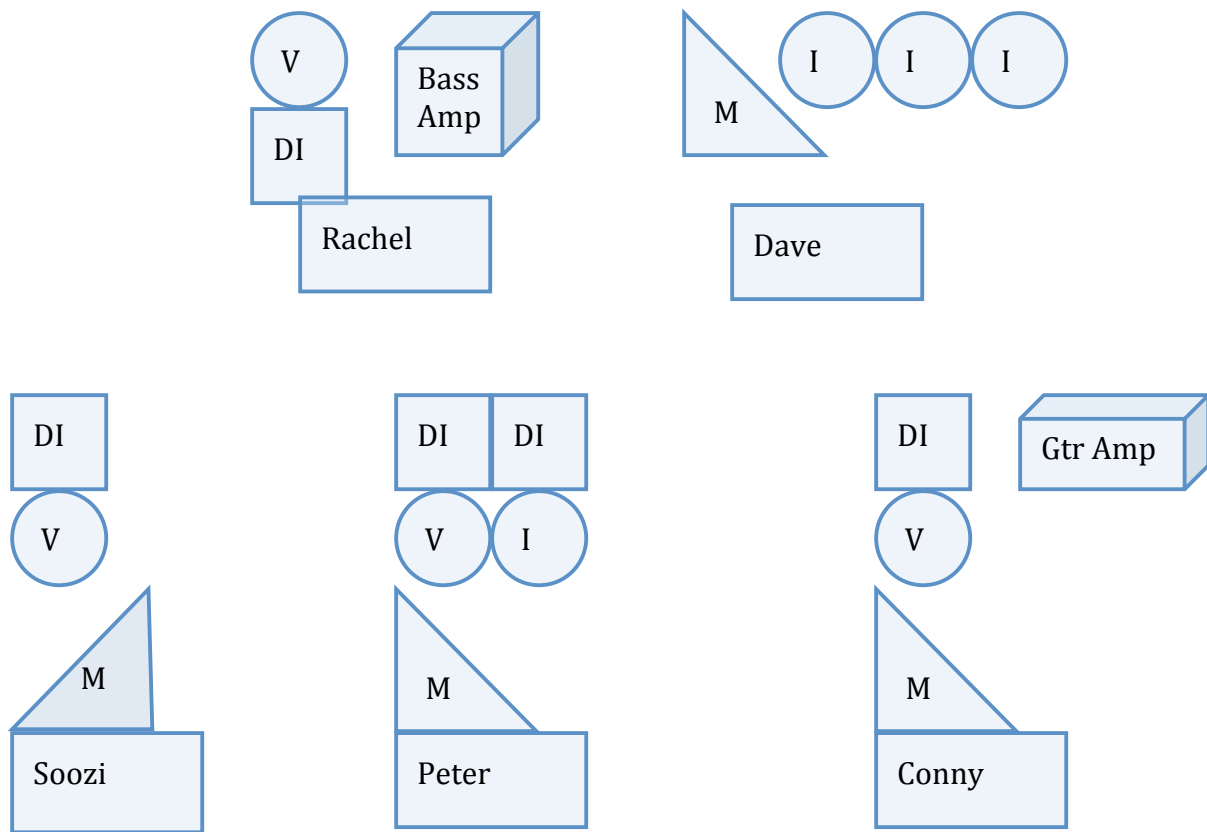

## Swamperella Stage Plot: 2009

### AUDIENCE

DI = Direct Box V = Vocal Mic I = Instrumental Mic M = Monitor

**Soozi:** DI for her fiddles  
vocal mic

**Peter:** two DIs for fiddle and accordion  
vocal mic  
instrumental mic (for chord side of accordion, stand not required)

**David:** one instrument mic for snare drum  
one bass drum mic  
one instrument mic for triangle. Will also be used for washboard by Soozie

**Rachel:** bass DI or XLR  
vocal mic

**Conny:** DI for Acoustic Guitar  
vocal mic

Everyone except David requires AC

Monitors: if there are a limited number of mixes, Soozie should have her own mix, and the rest of the band can be on another mix.  
Soozie needs the lower half part of a mic stand to mount her personal monitor